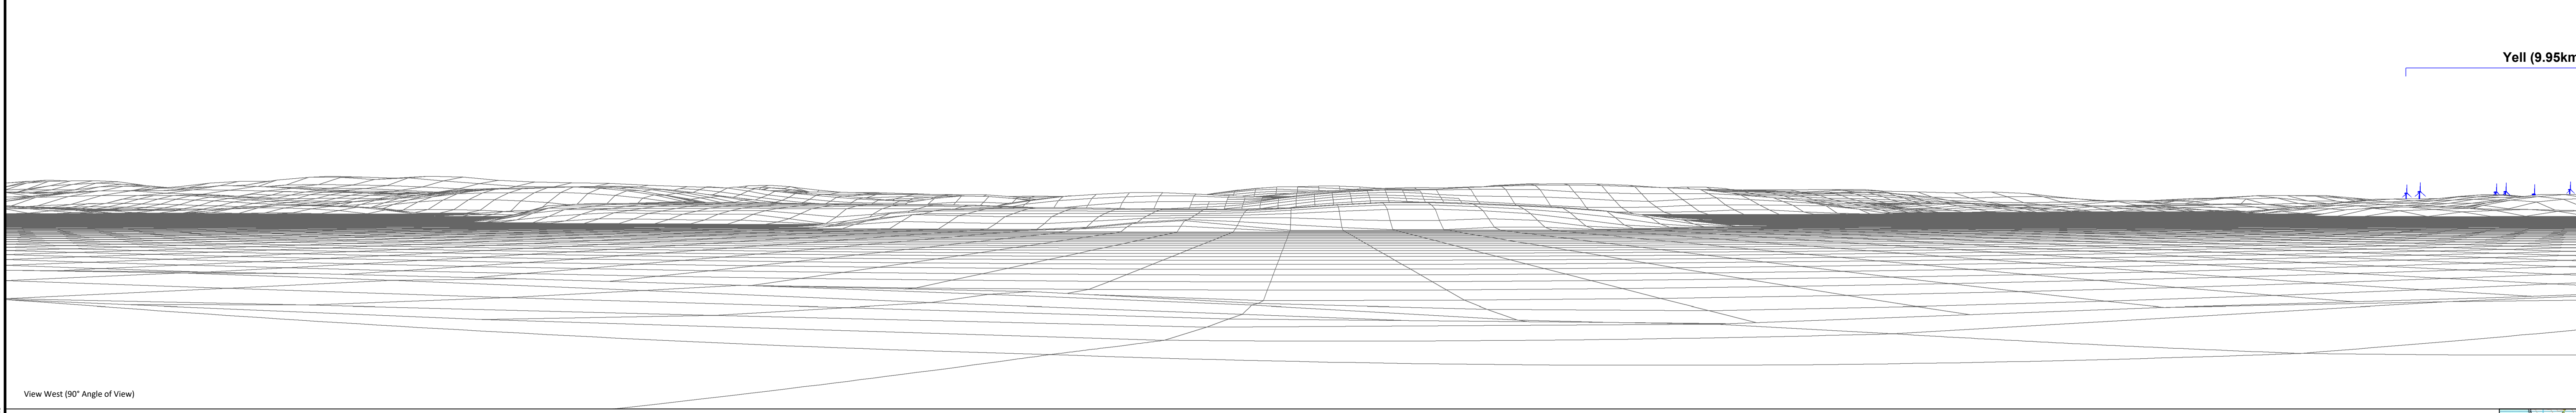

View East (90° Angle of View)

Yell (9.95km)

View West (90° Angle of View)

Figure 5.6.1c - Cumulative Viewpoint 1: (Viewpoint 12) Brough Lodge, Fetlar
View flat at a comfortable arms length. The principal distance is 812.5mm. This image provides landscape and visual context only.

Project Number: 11005